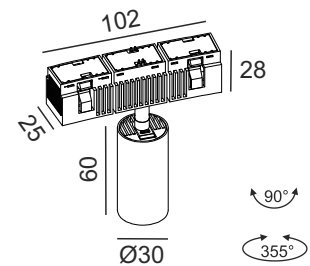

OTHER DATA

Track type	IN_RING TRACK 48V DC
Swivel angle	90°
Rotation angle	355°
Materials	Aluminium / Polycarbonate
Weight	0.112 kg
Gross weight	0.134 kg

DIMENSIONS

ACCESSORY

CERTIFICATIONS

TUB S ACCESSORY

**IN_RING 48V**

	Code	Dimensions (mm): LxWxH	Color
IN_RING 200 48V 2m with 3 parts*	06.C200.BK	2000 x 30 x 54	White
IN_RING 300 48V 2m with 3 parts*	06.C200.BK	2000 x 30 x 54	Black
IN_RING 500 48V 3m with 6 parts*	06.C300.WH	3000 x 30 x 54	White
IN_RING 200 48V 3m with 6 parts*	06.C300.BK	3000 x 30 x 54	Black
IN_RING 300 48V 5m with 8 parts*	06.C500.WH	5000 x 30 x 54	White
IN_RING 500 48V 5m with 8 parts*	06.C500.BK	5000 x 30 x 54	Black

*See mounting instructions

ALL 48V TRACK IN_RING**IN_RING LIVE END 600**

	Code	Dimensions (mm): LxWxH	Color
Feed cable	06.CLE60.WH	600	White
	06.CLE60.BK	600	Black

**IN_RING ELECTRICAL JOINT FLEX**

	Code	Color
Electrical joint flex connector for tack	06.C2LE60.WH	White
	06.C2LE60.BK	Black

**CERTIFICATIONS**

ALL 48V TRACK IN_RING

POWER SUPPLY

Code	Dimensions (mm): LxWxH	Power Watt	Color
PS-60-48	162,5 x 42,5 x 32	60	Grey
PS-100-48	190 x 52 x 37	100	Grey
PS-150-48	191 x 63 x 37,5	150	Grey

CE IP67 48V