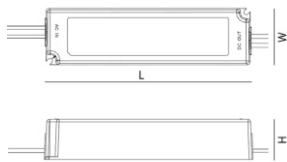

OTHER DATA

Track type	IN_RING TRACK 48V DC
Swivel angle	90°
Rotation angle	355°
Materials	Aluminium / Polycarbonate
Weight	0.112 kg
Gross weight	0.134 kg

DIMENSIONS

ACCESSORY

CERTIFICATIONS

TUB S ACCESSORY

**IN_RING 48V**

	Code	Dimensions (mm): LxWxH	Color
IN_RING 200 48V 2m with 3 parts*	06.C200.BK	2000 x 30 x 54	White
IN_RING 300 48V 2m with 3 parts*	06.C200.BK	2000 x 30 x 54	Black
IN_RING 500 48V 3m with 6 parts*	06.C300.WH	3000 x 30 x 54	White
IN_RING 200 48V 3m with 6 parts*	06.C300.BK	3000 x 30 x 54	Black
IN_RING 300 48V 5m with 8 parts*	06.C500.WH	5000 x 30 x 54	White
IN_RING 500 48V 5m with 8 parts*	06.C500.BK	5000 x 30 x 54	Black

*See mounting instructions

ALL 48V TRACK IN_RING**IN_RING LIVE END 600**

	Code	Dimensions (mm): LxWxH	Color
Feed cable	06.CLE60.WH	600	White
	06.CLE60.BK	600	Black

**IN_RING ELECTRICAL JOINT FLEX**

	Code	Color
Electrical joint flex connector for tack	06.C2LE60.WH	White
	06.C2LE60.BK	Black

**CERTIFICATIONS**

ALL 48V TRACK IN_RING

POWER SUPPLY

Code	Dimensions (mm): LxWxH	Power Watt	Color
PS-60-48	162,5 x 42,5 x 32	60	Grey
PS-100-48	190 x 52 x 37	100	Grey
PS-150-48	191 x 63 x 37,5	150	Grey

CE IP67 48V